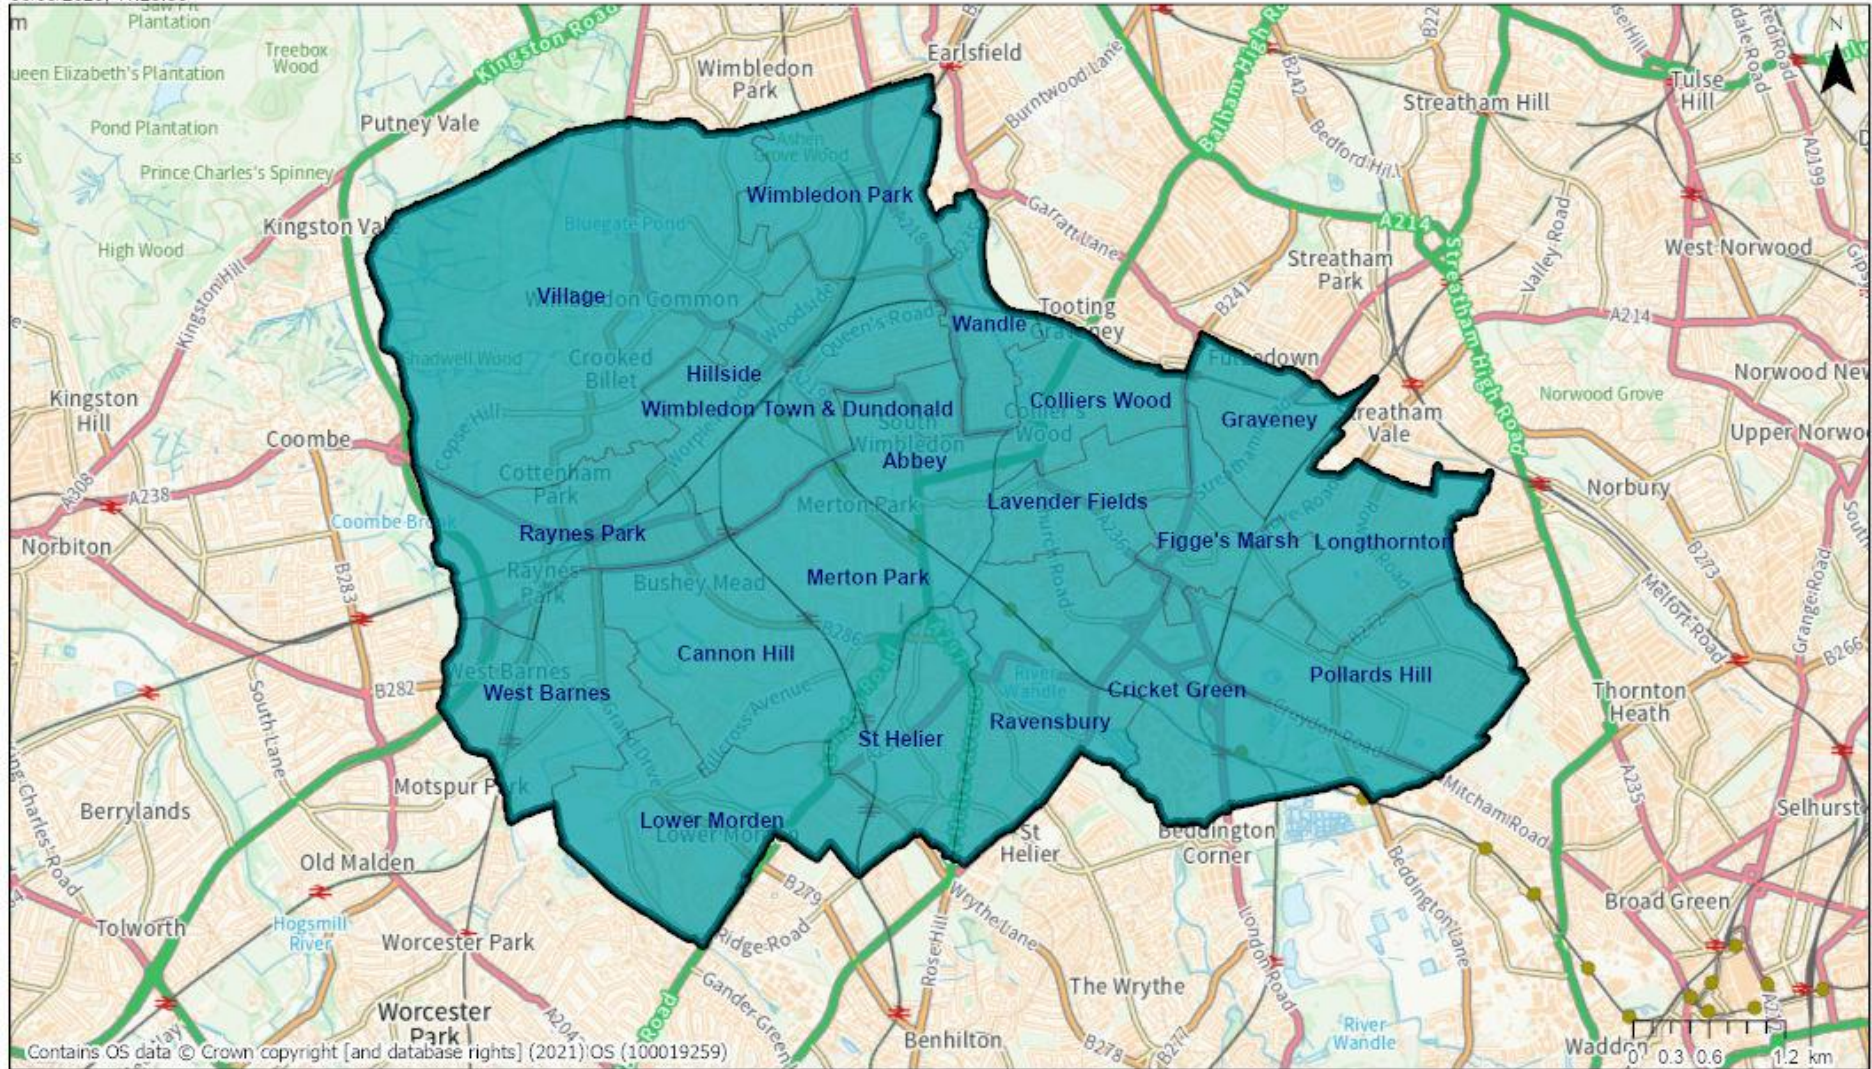

# Appendix 6 - London Borough of Merton

06/03/2023, 11:25:50

Contains OS data © Crown copyright [and database rights] (2021) OS (100019259)

Scale: 1:52,913

**Legend**

- Merton Ward Boundaries
- Merton Borough Boundary